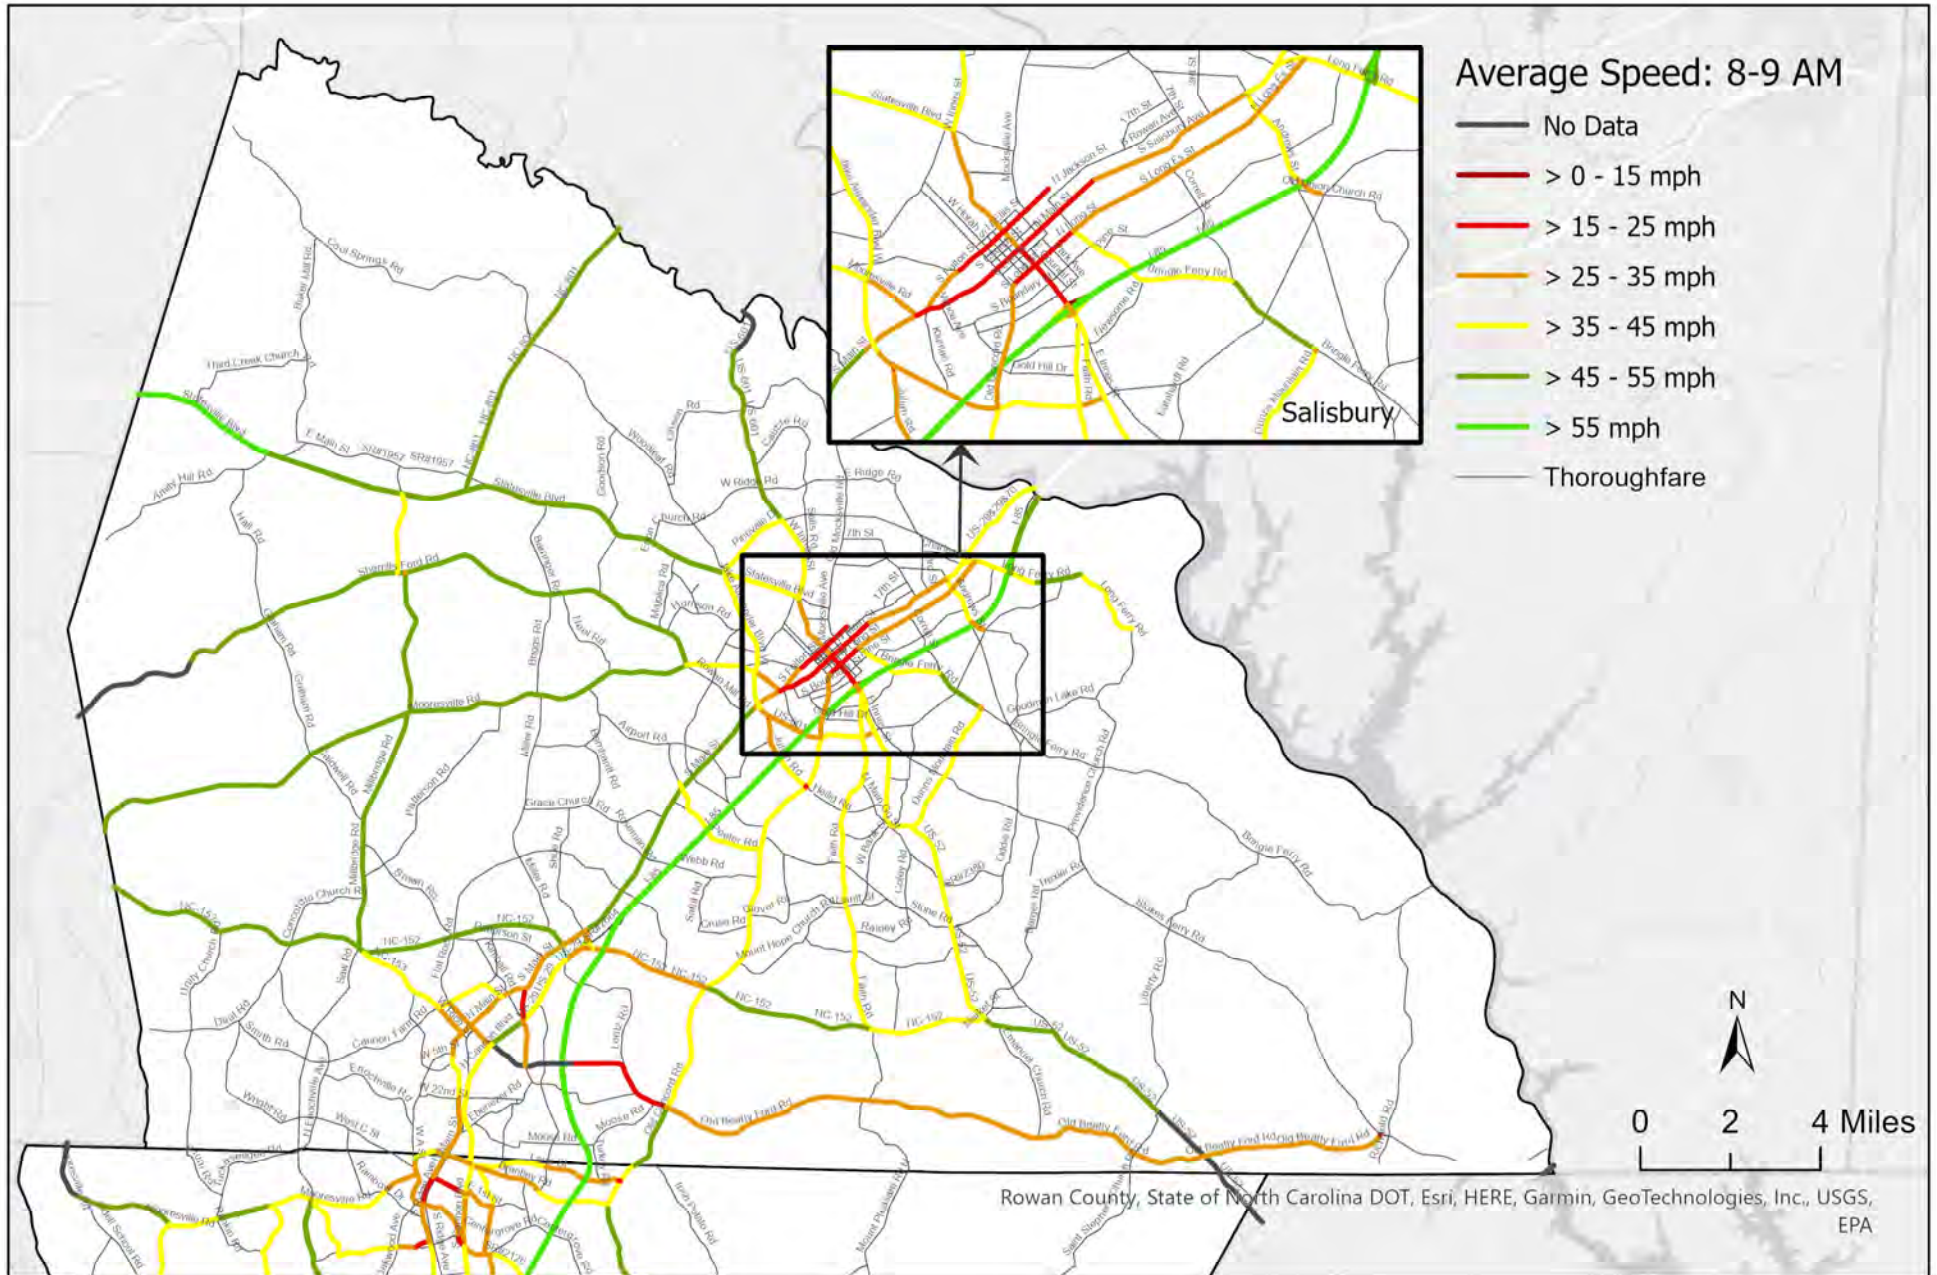

Traffic Congestion during 6-7 am

October 2021 Weekdays

Rowan County

Data Source: HERE Probe Speed (RITIS)

Traffic Congestion during 7-8 am

October 2021 Weekdays

Rowan County

Data Source: HERE Probe Speed (RITIS)

Traffic Congestion during 8-9 am

October 2021 Weekdays

Rowan County

Data Source: HERE Probe Speed (RITIS)

Traffic Congestion during 4-5 pm

October 2021 Weekdays

Rowan County

Data Source: HERE Probe Speed (RITIS)

Traffic Congestion during 5-6 pm

October 2021 Weekdays

Rowan County

Data Source: HERE Probe Speed (RITIS)