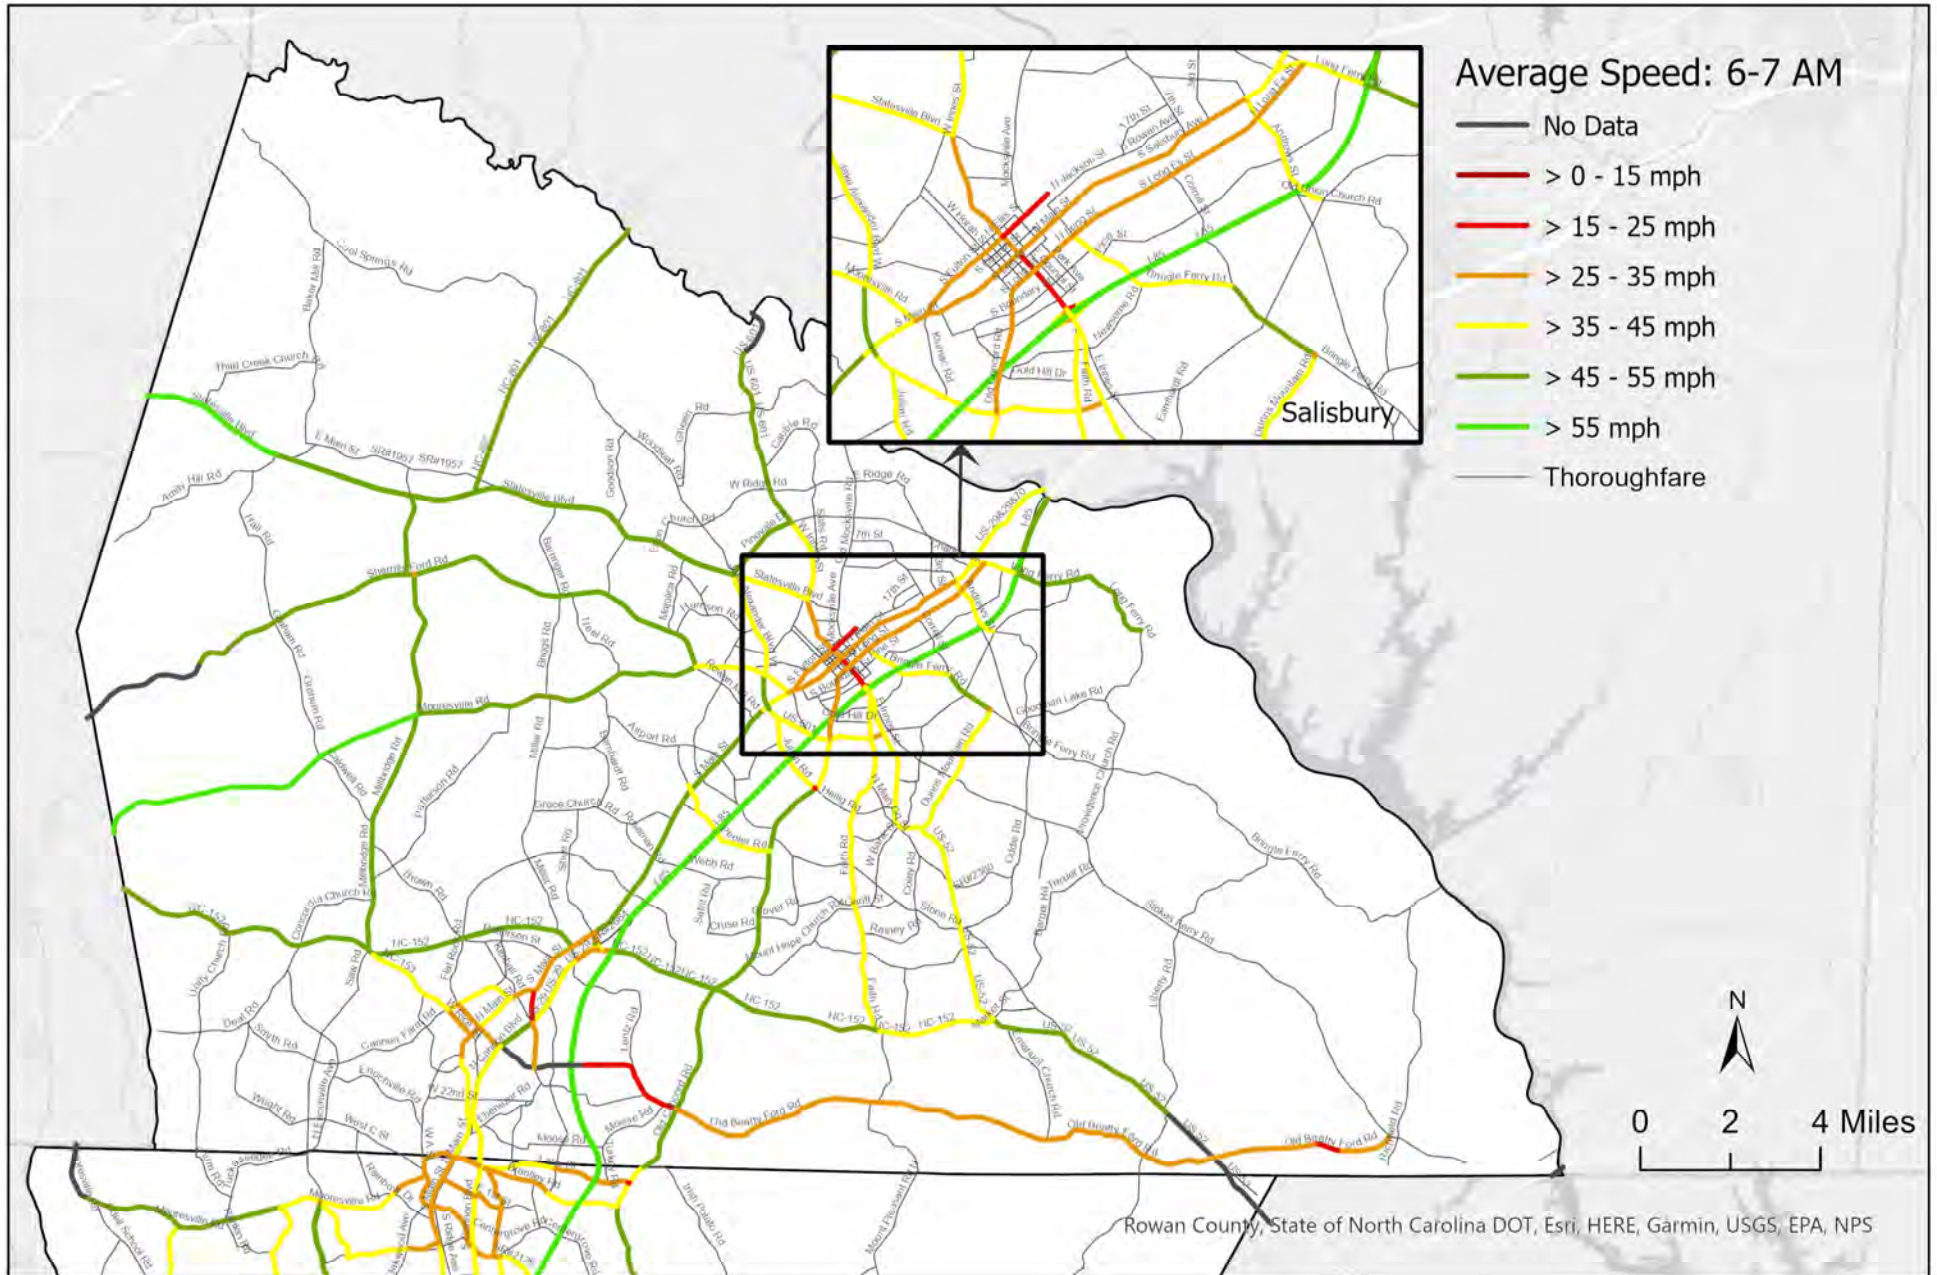

Traffic Congestion during 6-7 am

October 2021 Weekdays

Rowan County

Data Source: HERE Probe Speed (RITIS)

Traffic Congestion during 7-8 am

October 2021 Weekdays

Rowan County

Data Source: HERE Probe Speed (RITIS)

Traffic Congestion during 8-9 am

October 2021 Weekdays

Rowan County

Data Source: HERE Probe Speed (RITIS)

Traffic Congestion during 4-5 pm

October 2021 Weekdays

Rowan County

Data Source: HERE Probe Speed (RITIS)

Traffic Congestion during 5-6 pm

October 2021 Weekdays

Rowan County

Data Source: HERE Probe Speed (RITIS)