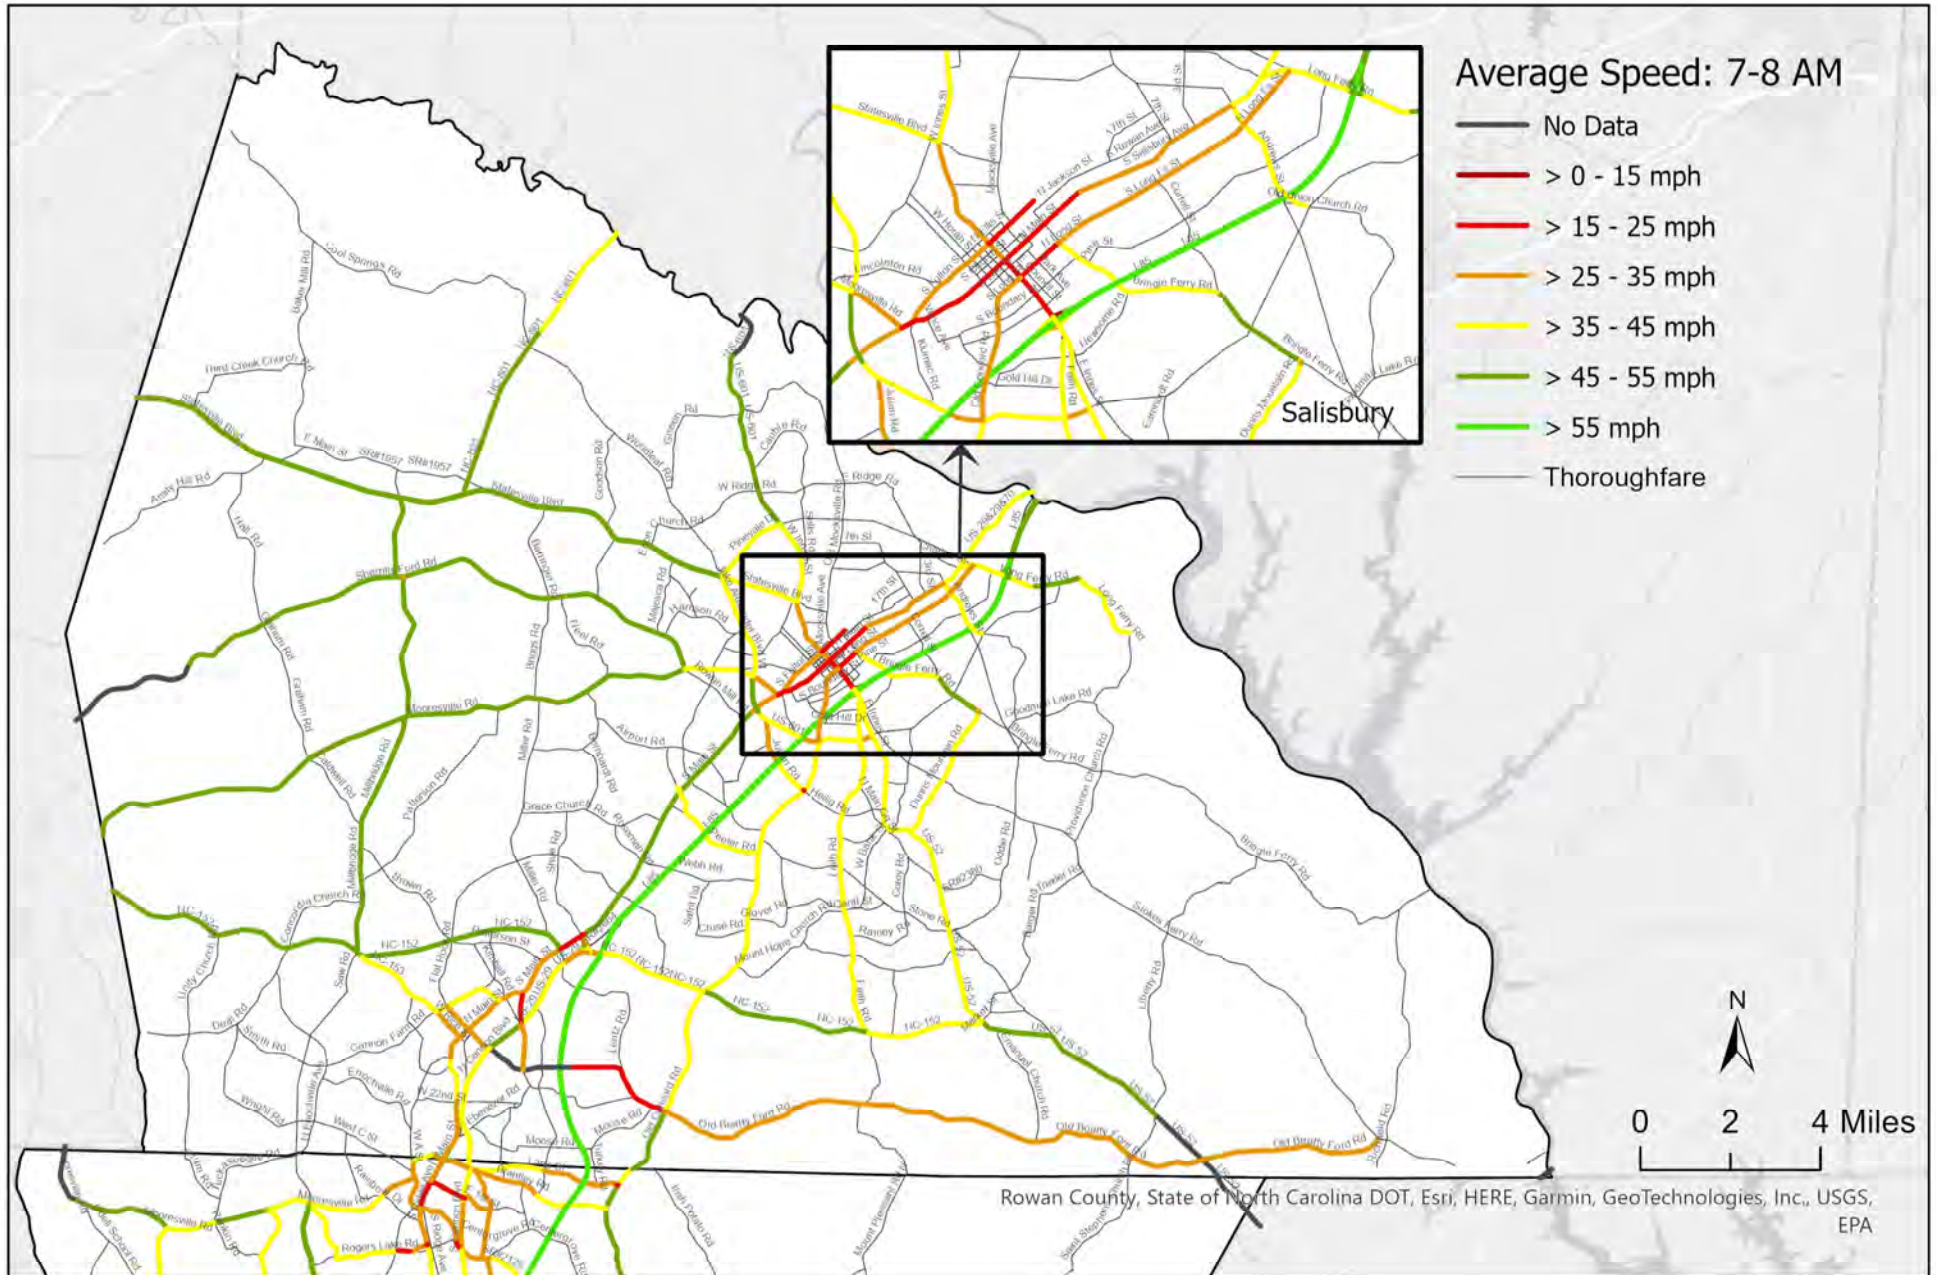

Traffic Congestion during 6-7 am

October 2021 Weekdays

Rowan County

Data Source: HERE Probe Speed (RITIS)

Traffic Congestion during 7-8 am

October 2021 Weekdays

Rowan County

Data Source: HERE Probe Speed (RITIS)

Traffic Congestion during 8-9 am

October 2021 Weekdays

Rowan County

Data Source: HERE Probe Speed (RITIS)

Traffic Congestion during 4-5 pm

October 2021 Weekdays

Rowan County

Data Source: HERE Probe Speed (RITIS)

Traffic Congestion during 5-6 pm

October 2021 Weekdays

Rowan County

Data Source: HERE Probe Speed (RITIS)