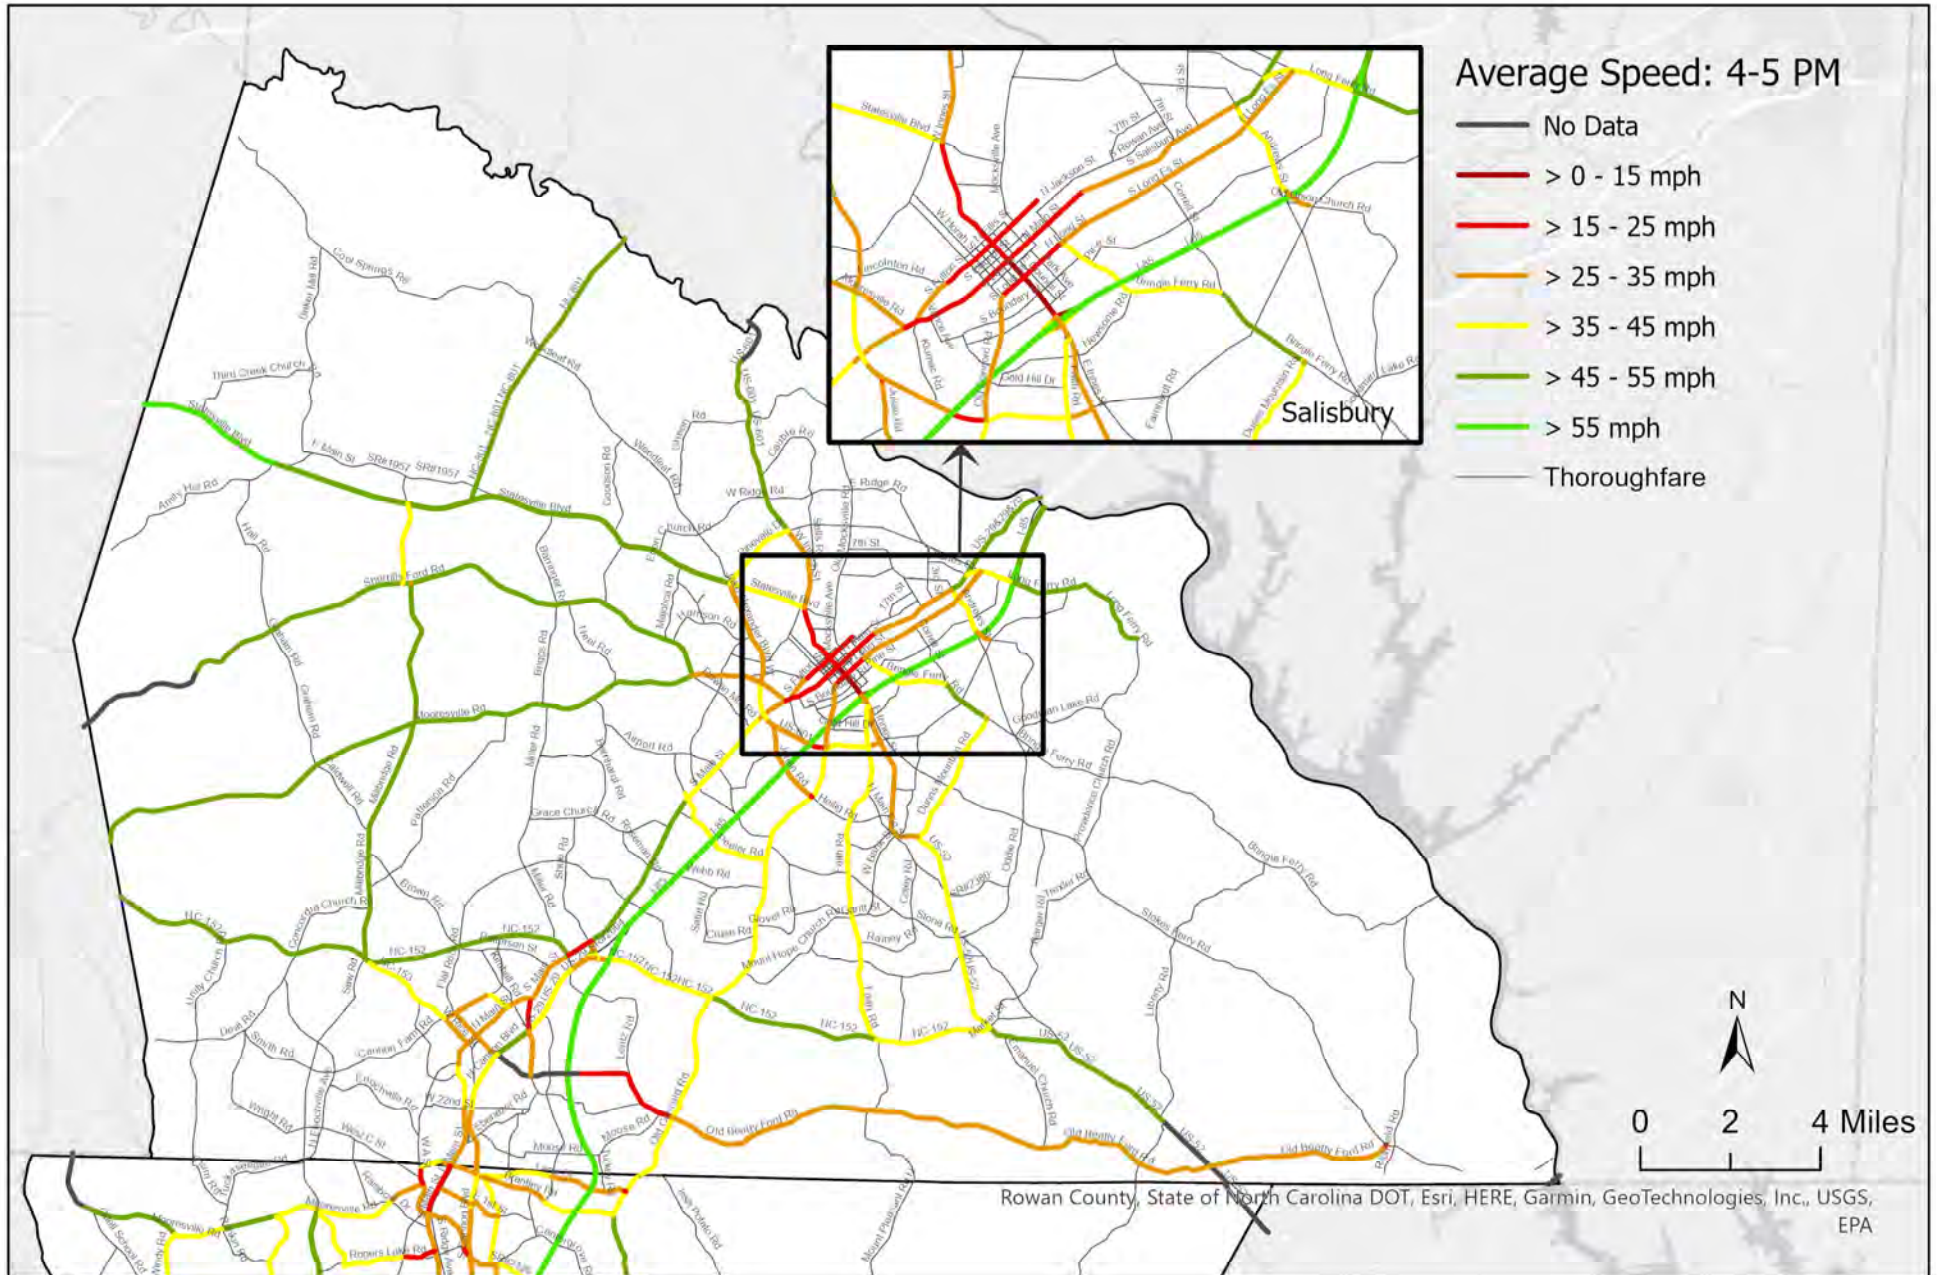

Traffic Congestion during 6-7 am

October 2021 Weekdays

Rowan County

Data Source: HERE Probe Speed (RITIS)

Traffic Congestion during 7-8 am

October 2021 Weekdays

Rowan County

Data Source: HERE Probe Speed (RITIS)

Traffic Congestion during 8-9 am

October 2021 Weekdays

Rowan County

Data Source: HERE Probe Speed (RITIS)

Traffic Congestion during 4-5 pm

October 2021 Weekdays

Rowan County

Data Source: HERE Probe Speed (RITIS)

Traffic Congestion during 5-6 pm

October 2021 Weekdays

Rowan County

Data Source: HERE Probe Speed (RITIS)